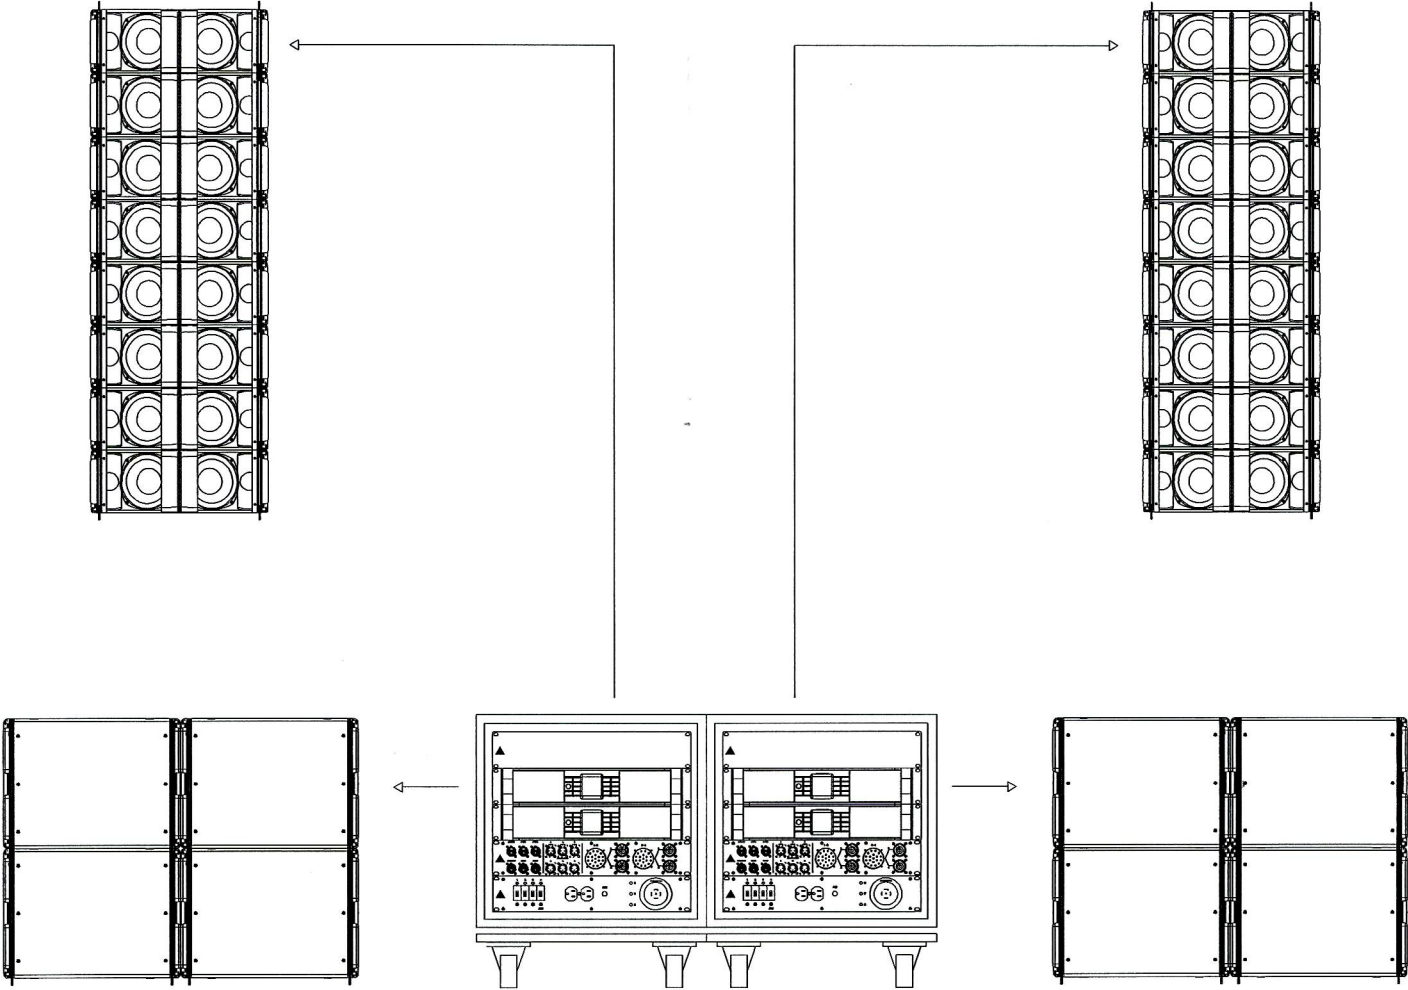

# S-Series Configurations

Performance Set (16 S110 / 8 S119)

**Increase Your Subs:** For outdoor shows with demanding subwoofer needs, increase the amount of S119 subwoofers to 16 by using PLM 20K44 amplifiers